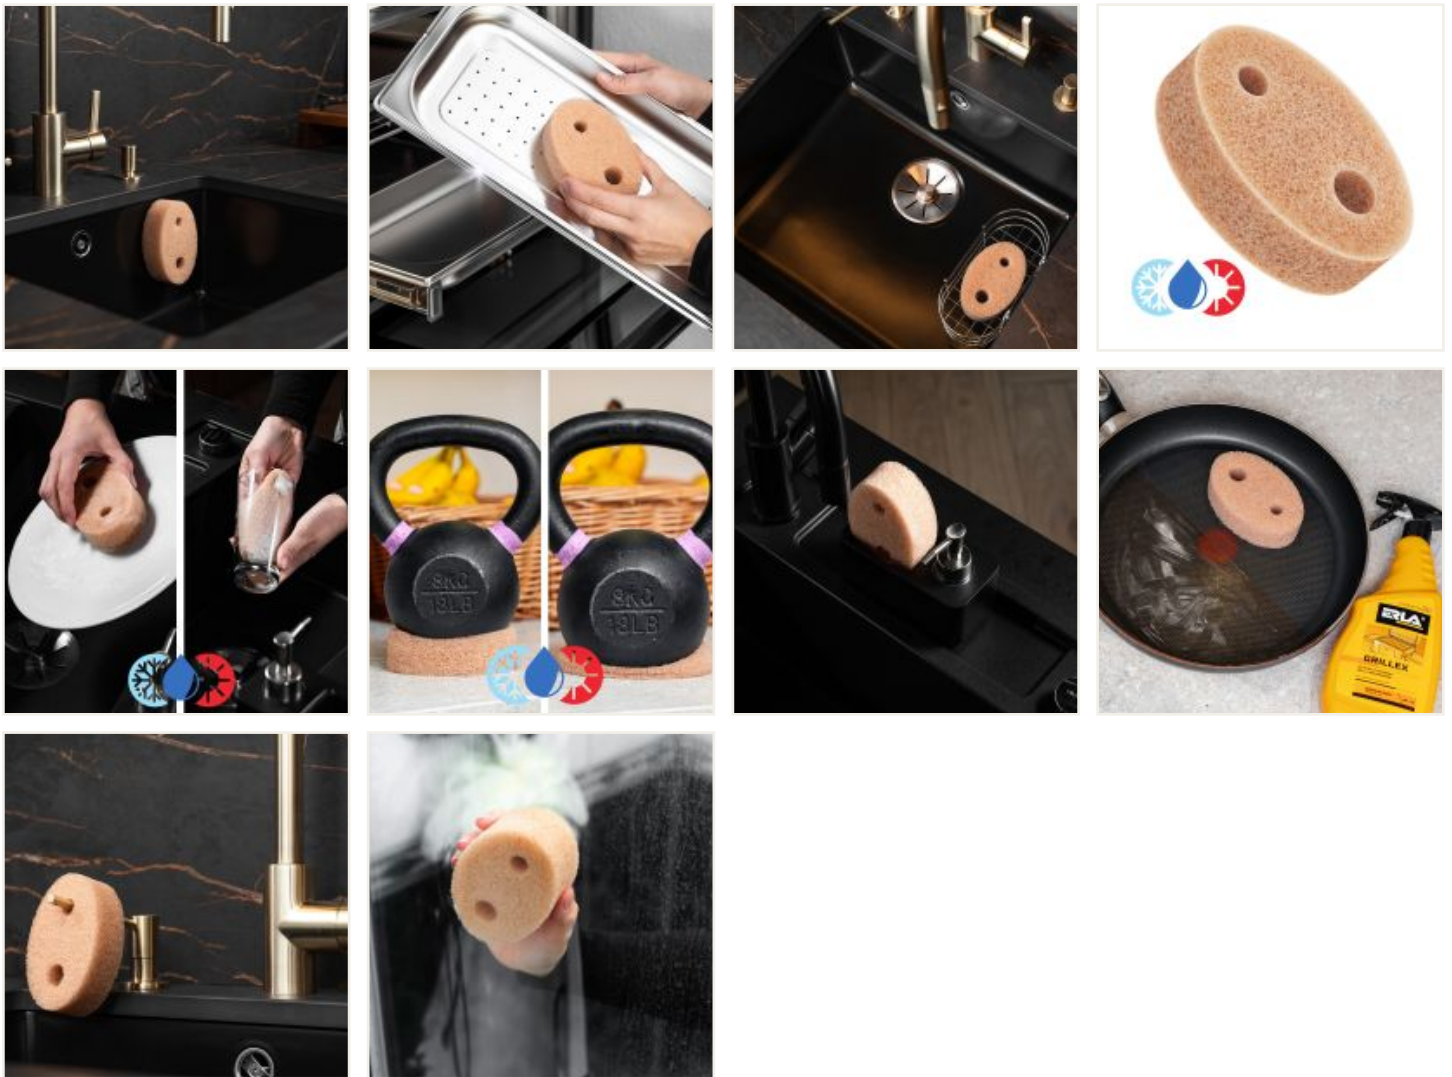

ERLA YODO

Scrubber sponge

Indeks produktu: R1003

Kod kreskowy: 5906534021298

Dane techniczne

Quantity per box: 24

Zdjęcia

[Pobierz zdjęcia](#)

Opis

ERLA YODO is a multifunctional and universal **sponge for washing and cleaning various surfaces**, made of innovative foam that **changes its structure and hardness under the influence of water temperature**. The ERLA YODO sponge is hard in cold water, making it perfectly effective in removing very difficult dirt, e.g. burnt pans, but also safe - **without the risk of scratching delicate surfaces**. The multifunctional YODO can also be used as a **dish sponge** - when dipped in warm water, it becomes soft and more absorbent, so you can safely wash even delicate glasses with it. For use with just water or any detergent.

The YODO sponge is also more hygienic than a regular cleaning sponge because it does not absorb odors and bacteria and easily rinses off dirt. You can also refresh it in the dishwasher. It has an ergonomic shape and comfortable finger holes, thanks to which the sponge fits well in the hand and is comfortable to use. An additional advantage that every housewife will appreciate is the fashionable appearance of YODO - the nude washing sponge suits any stylish kitchen.

The multifunctional ERLA YODO sponge is a reliable and indispensable cleaning aid, an ideal tool for washing and cleaning.