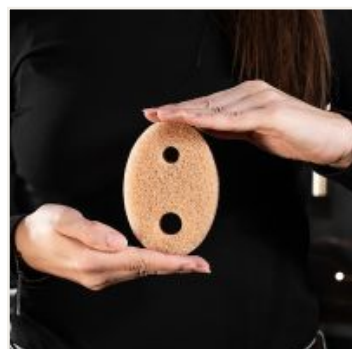

ERLA YODO

Scrubber sponge

Indeks produktu: R1003

Kod kreskowy: 5906534021298

Dane techniczne

Quantity per box: 24

Zdjęcia

[Pobierz zdjęcia](#)

Opis

ERLA YODO is a multifunctional and universal **sponge for washing and cleaning various surfaces**, made of innovative foam that **changes its structure and hardness under the influence of water temperature**. The ERLA YODO sponge is hard in cold water, making it perfectly effective in removing very difficult dirt, e.g. burnt pans, but also safe - **without the risk of scratching delicate surfaces**. The multifunctional YODO can also be used as a **dish sponge** - when dipped in warm water, it becomes soft and more absorbent, so you can safely wash even delicate glasses with it. For use with just water or any detergent.

The YODO sponge is also more hygienic than a regular cleaning sponge because it does not absorb odors and bacteria and easily rinses off dirt. You can also refresh it in the dishwasher. It has an ergonomic shape and comfortable finger holes, thanks to which the sponge fits well in the hand and is comfortable to use. An additional advantage that every housewife will appreciate is the fashionable appearance of YODO - the nude washing sponge suits any stylish kitchen.

The multifunctional ERLA YODO sponge is a reliable and indispensable cleaning aid, an ideal tool for washing and cleaning.