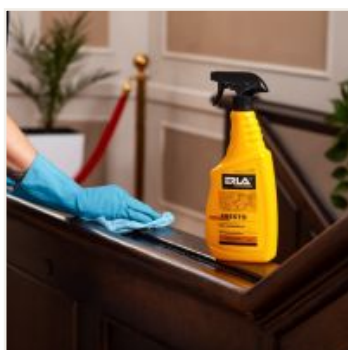

ERLA FRESTO 750ml

Wooden surfaces cleaner & care

Indeks produktu: R1041

Kod kreskowy: 5906534020338

Dane techniczne

Unit: 750 ml

Quantity per box: 12

Zdjęcia

[Pobierz zdjęcia](#)

Opis

Washing fluid for cleaning and care of wooden and wood-like surfaces, matt and glossy varnished with a pleasant scent of cedar wood.

Directions: Spray directly on the surface or spray onto a soft cloth, then wipe. Do not use the product on furniture not protected with varnish. Before use, do some functional test in an invisible place.